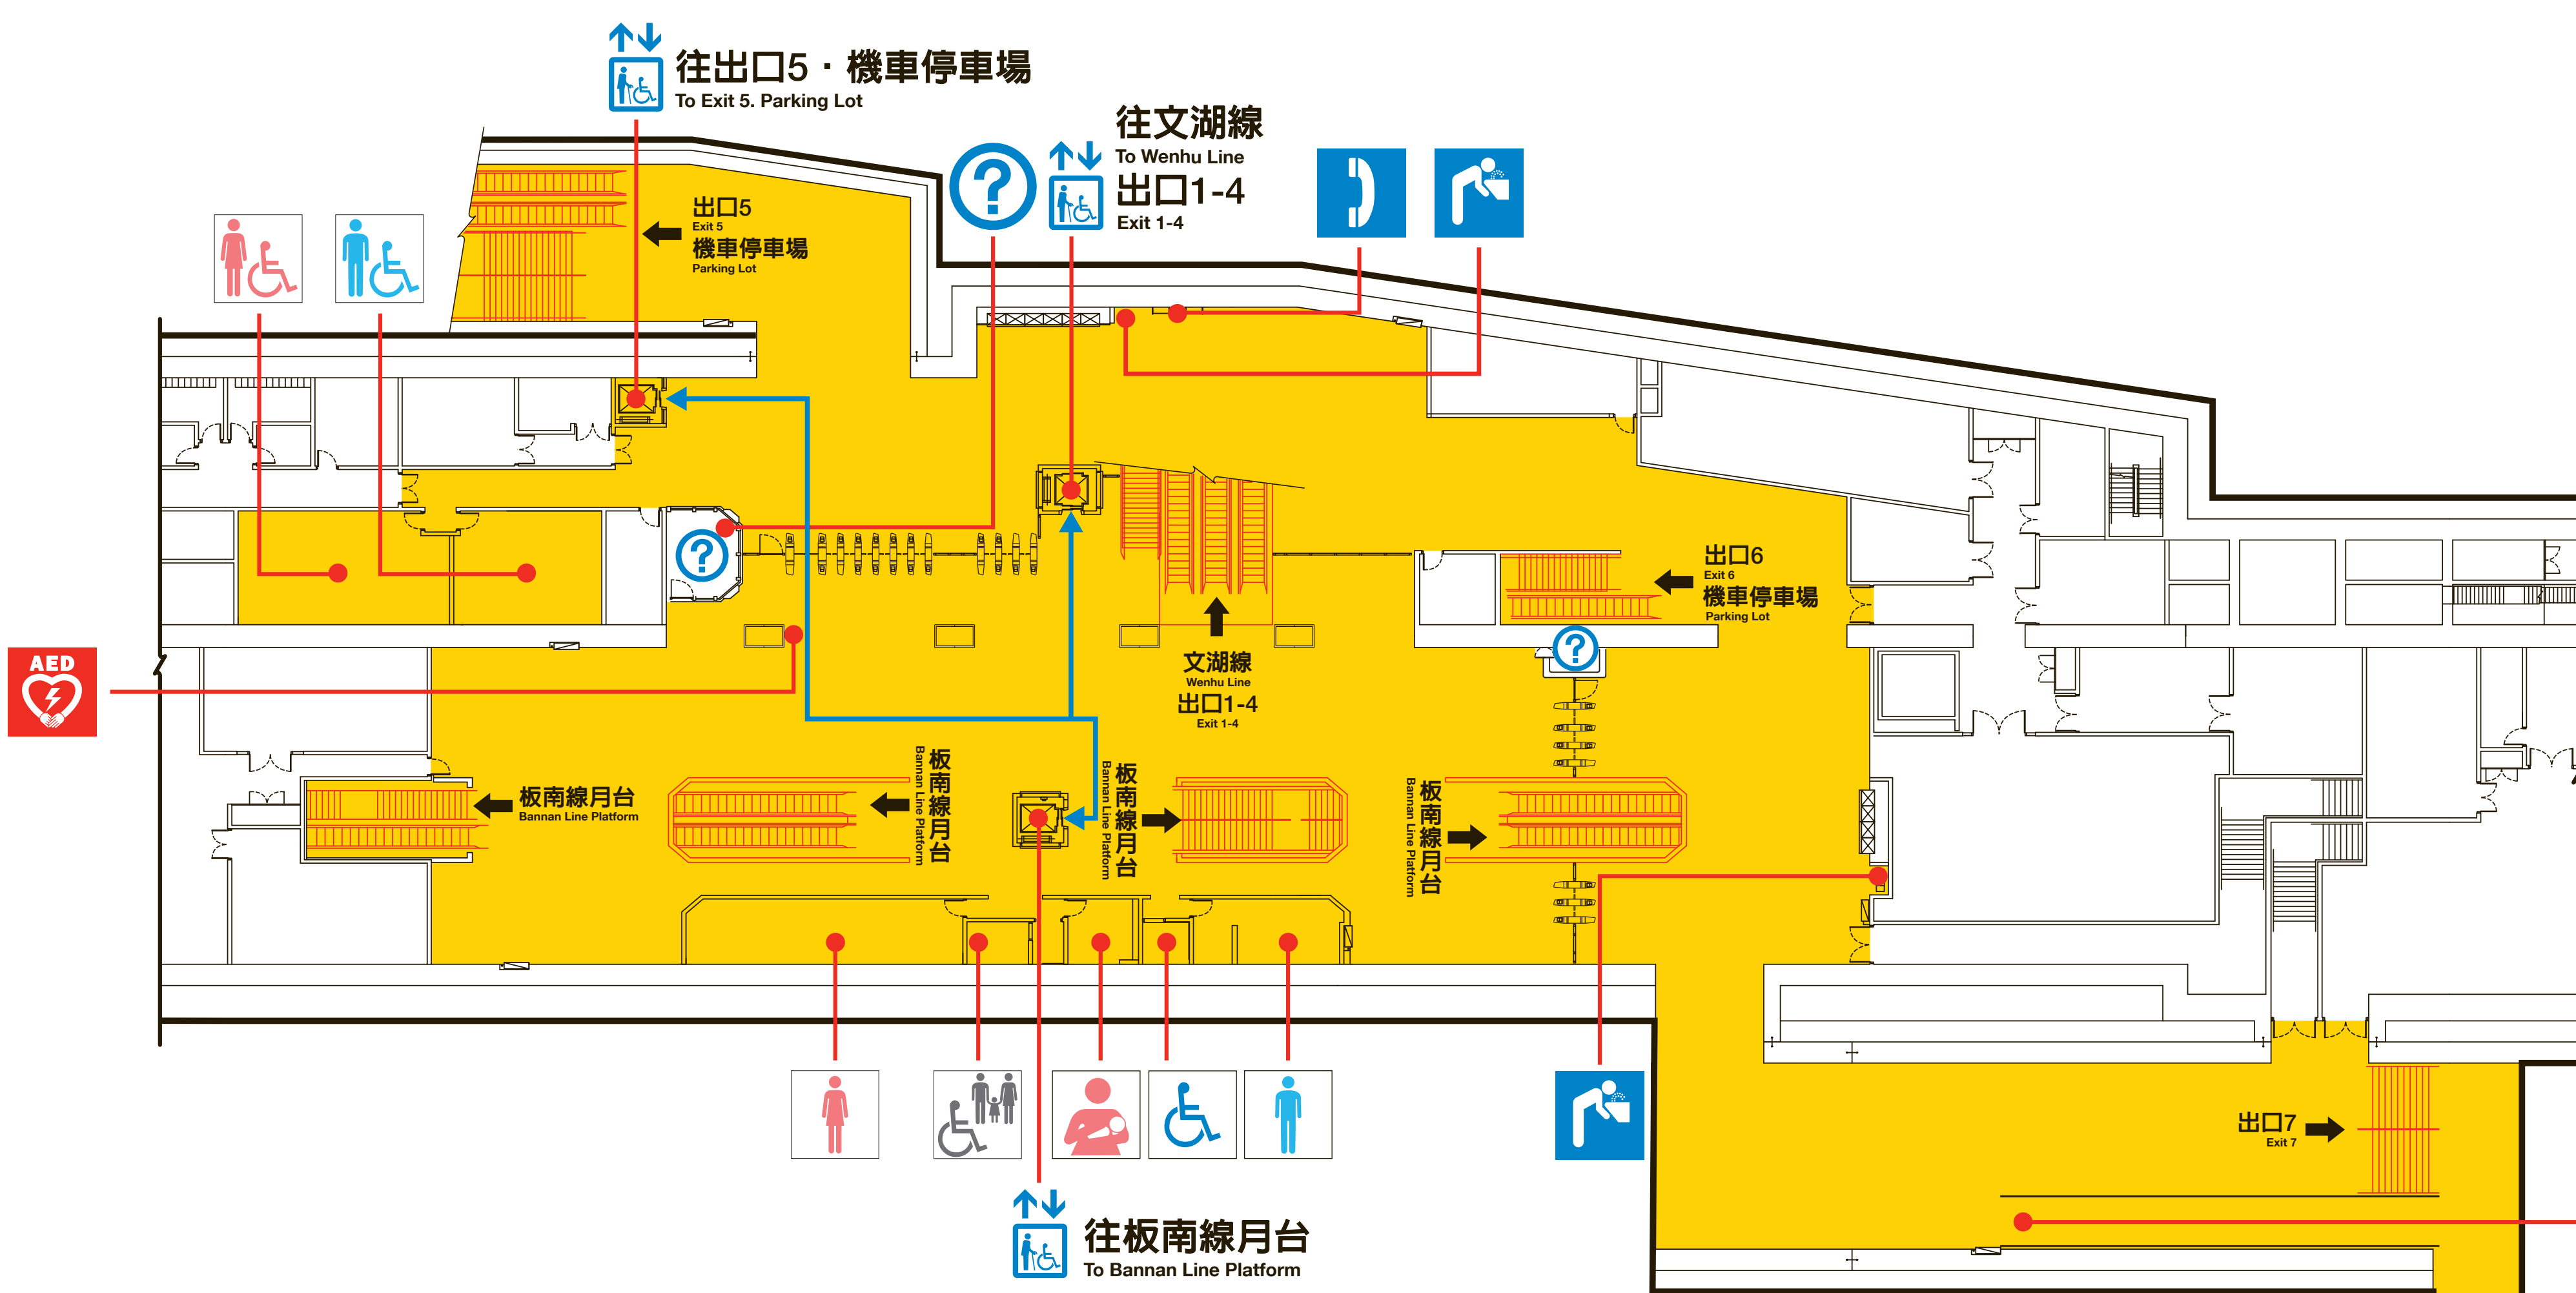

南港展覽館站資訊圖

Taipei Nangang Exhibition Center Station Information Map

BL23/BR24-SW(19.03)

3F文湖線月台層平面圖 3F Platform Level, Wenhua Line

1F文湖線大廳層平面圖 1F Concourse Level, Wenhua Line

南港展覽館1館 Taipei Nangang Exhibition Center Hall 1

B1轉乘通道層平面圖 B1 Transfer Passage Level

BL
23

BR
24

南港展覽館站資訊圖

Taipei Nangang Exhibition Center Station Information Map

BL23/BR24-SW(19.03)

研究院路一段 出口5
Academia Rd. Sec. 1 EXIT 5

出口6 南港路一段
EXIT 6 Nangang Rd. Sec. 1

B1 轉乘通道層平面圖 B1 Transfer Passage Level

出口7 誠正國中
EXIT 7 Chengzheng Junior High School

B2 板南線大廳層平面圖 B2 Concourse Level, Bannan Line

B3 板南線月台層平面圖 B3 Platform Level, Bannan Line