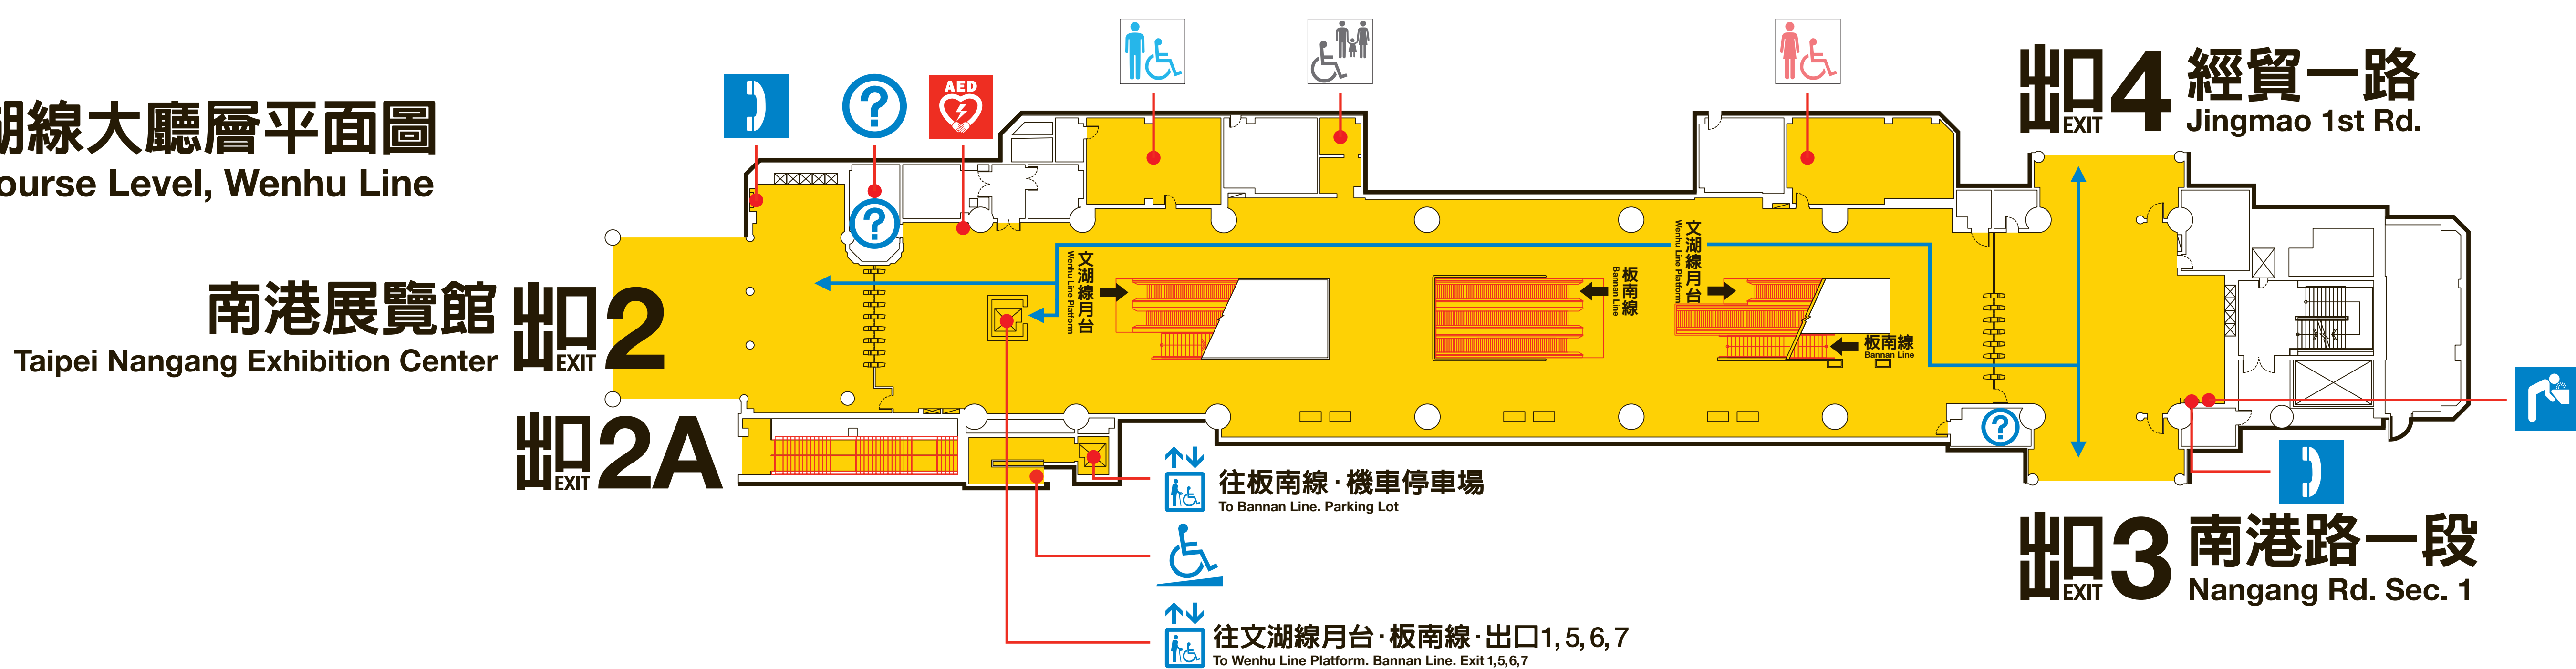

南港展覽館站資訊圖

Taipei Nangang Exhibition Center Station Information Map

BL23/BR24-SW(19.03)

3F文湖線月台層平面圖 3F Platform Level, Wenhua Line

1F文湖線大廳層平面圖 1F Concourse Level, Wenhua Line

南港展覽館1館 Taipei Nangang Exhibition Center Hall 1

B1轉乘通道層平面圖 B1 Transfer Passage Level

BL
23

BR
24

南港展覽館站資訊圖

Taipei Nangang Exhibition Center Station Information Map

BL23/BR24-SW(19.03)

研究院路一段 出口5
Academia Rd. Sec. 1 EXIT 5

出口6 南港路一段
EXIT 6 Nangang Rd. Sec. 1

B1 轉乘通道層平面圖 B1 Transfer Passage Level

出口7 誠正國中
EXIT 7 Chengzheng Junior High School

B2 板南線大廳層平面圖 B2 Concourse Level, Bannan Line

B3 板南線月台層平面圖 B3 Platform Level, Bannan Line