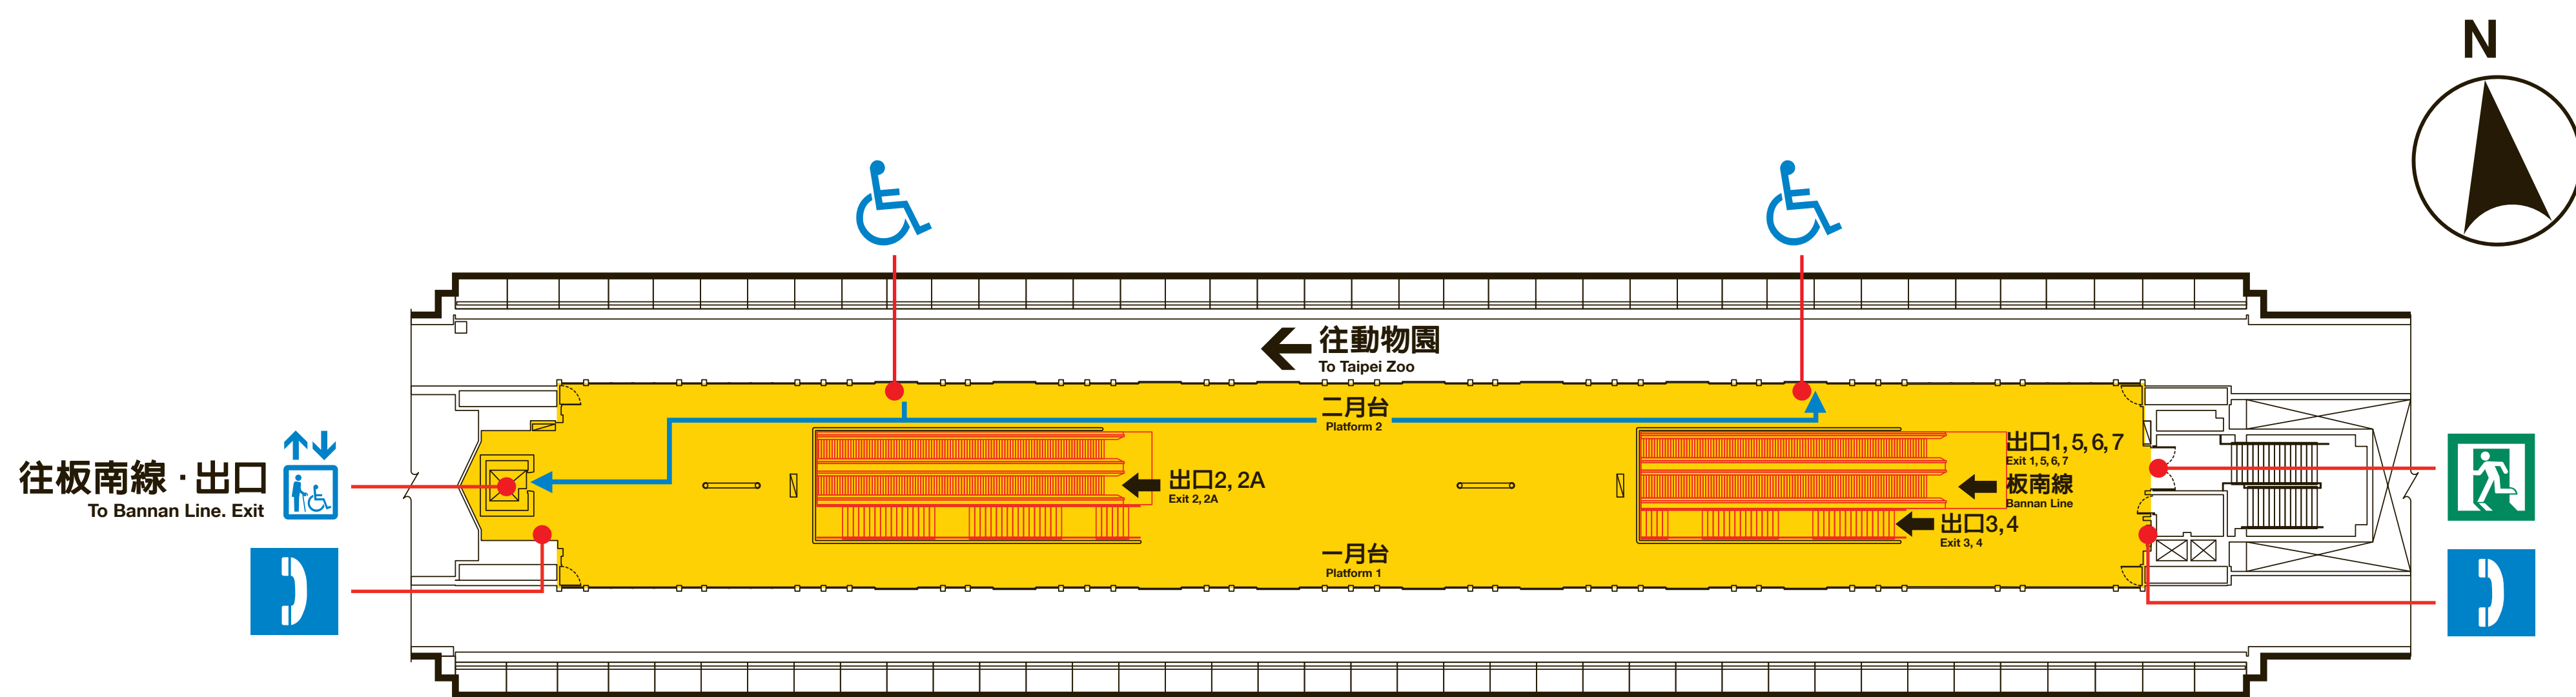

南港展覽館站資訊圖

Taipei Nangang Exhibition Center Station Information Map

BL23/BR24-SW(19.03)

3F文湖線月台層平面圖 3F Platform Level, Wenhua Line

1F文湖線大廳層平面圖 1F Concourse Level, Wenhua Line

南港展覽館1館 Taipei Nangang Exhibition Center Hall 1

B1轉乘通道層平面圖 B1 Transfer Passage Level

BL
23

BR
24

南港展覽館站資訊圖

Taipei Nangang Exhibition Center Station Information Map

BL23/BR24-SW(19.03)

研究院路一段 出口5
Academia Rd. Sec. 1 EXIT 5

出口6 南港路一段
EXIT 6 Nangang Rd. Sec. 1

B1 轉乘通道層平面圖 B1 Transfer Passage Level

出口7 誠正國中
EXIT 7 Chengzheng Junior High School

B2 板南線大廳層平面圖 B2 Concourse Level, Bannan Line

B3 板南線月台層平面圖 B3 Platform Level, Bannan Line