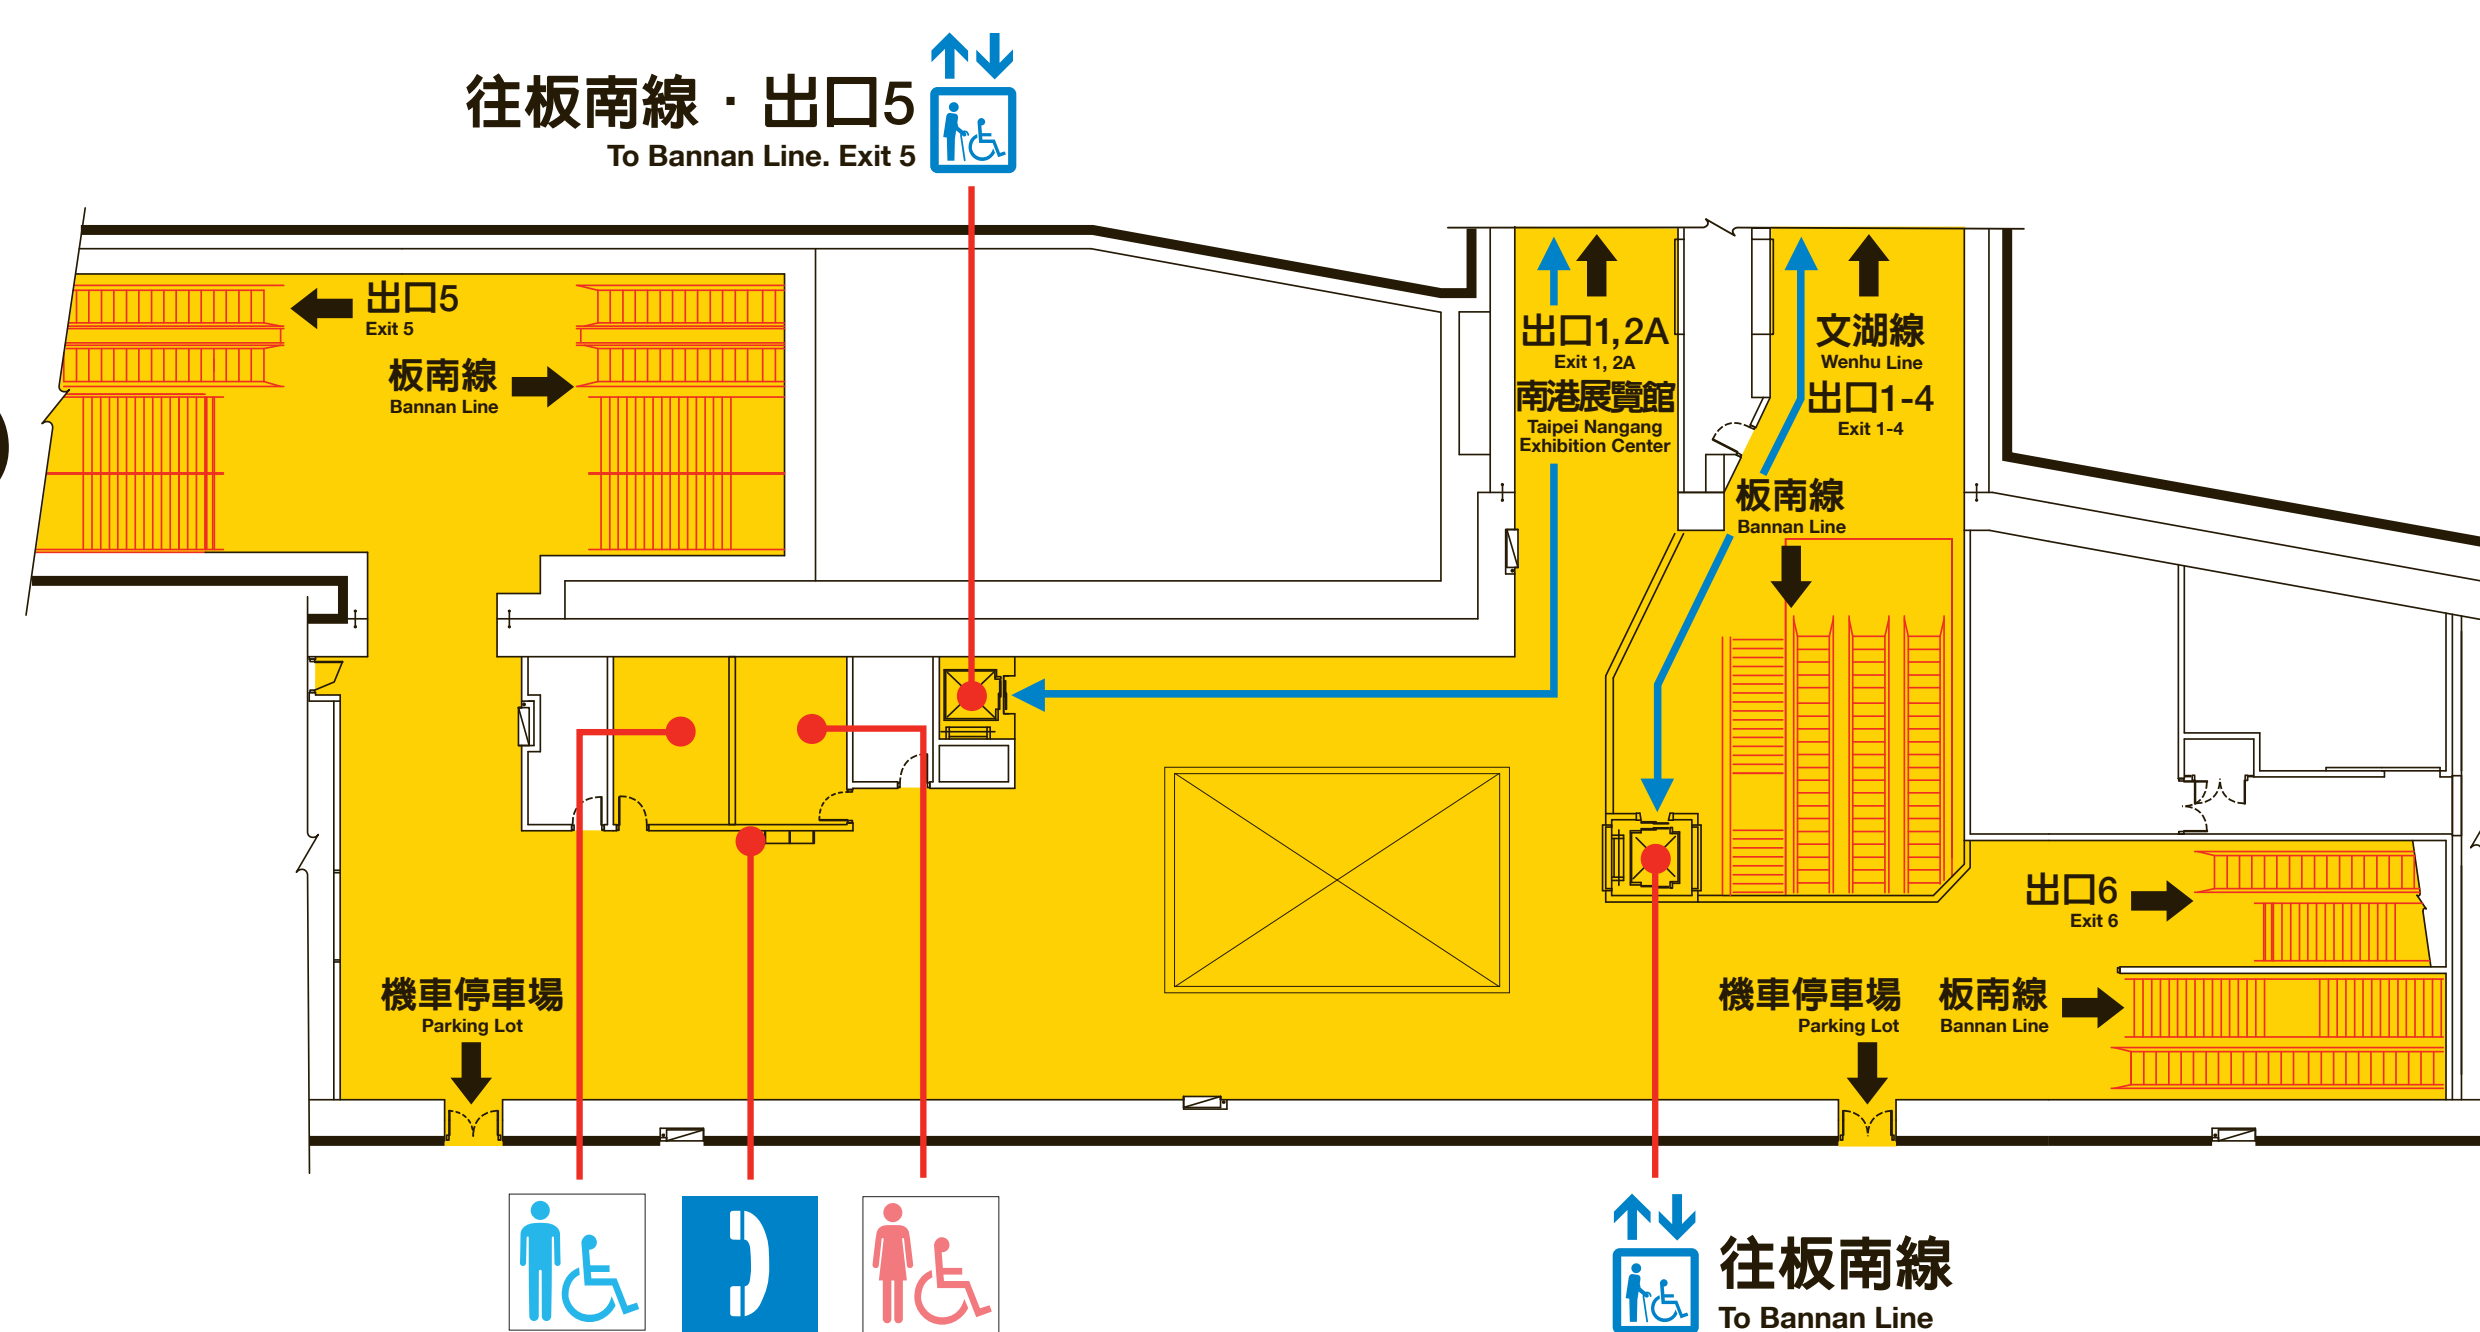

南港展覽館站資訊圖

Taipei Nangang Exhibition Center Station Information Map

BL23/BR24-SW(19.03)

3F文湖線月台層平面圖 3F Platform Level, Wenhua Line

1F文湖線大廳層平面圖 1F Concourse Level, Wenhua Line

南港展覽館1館 Taipei Nangang Exhibition Center Hall 1

B1轉乘通道層平面圖 B1 Transfer Passage Level

BL
23

BR
24

南港展覽館站資訊圖

Taipei Nangang Exhibition Center Station Information Map

BL23/BR24-SW(19.03)

研究院路一段 出口5
Academia Rd. Sec. 1 EXIT 5

出口6 南港路一段
EXIT 6 Nangang Rd. Sec. 1

B1 轉乘通道層平面圖 B1 Transfer Passage Level

出口7 誠正國中
EXIT 7 Chengzheng Junior High School

B2 板南線大廳層平面圖 B2 Concourse Level, Bannan Line

B3 板南線月台層平面圖 B3 Platform Level, Bannan Line