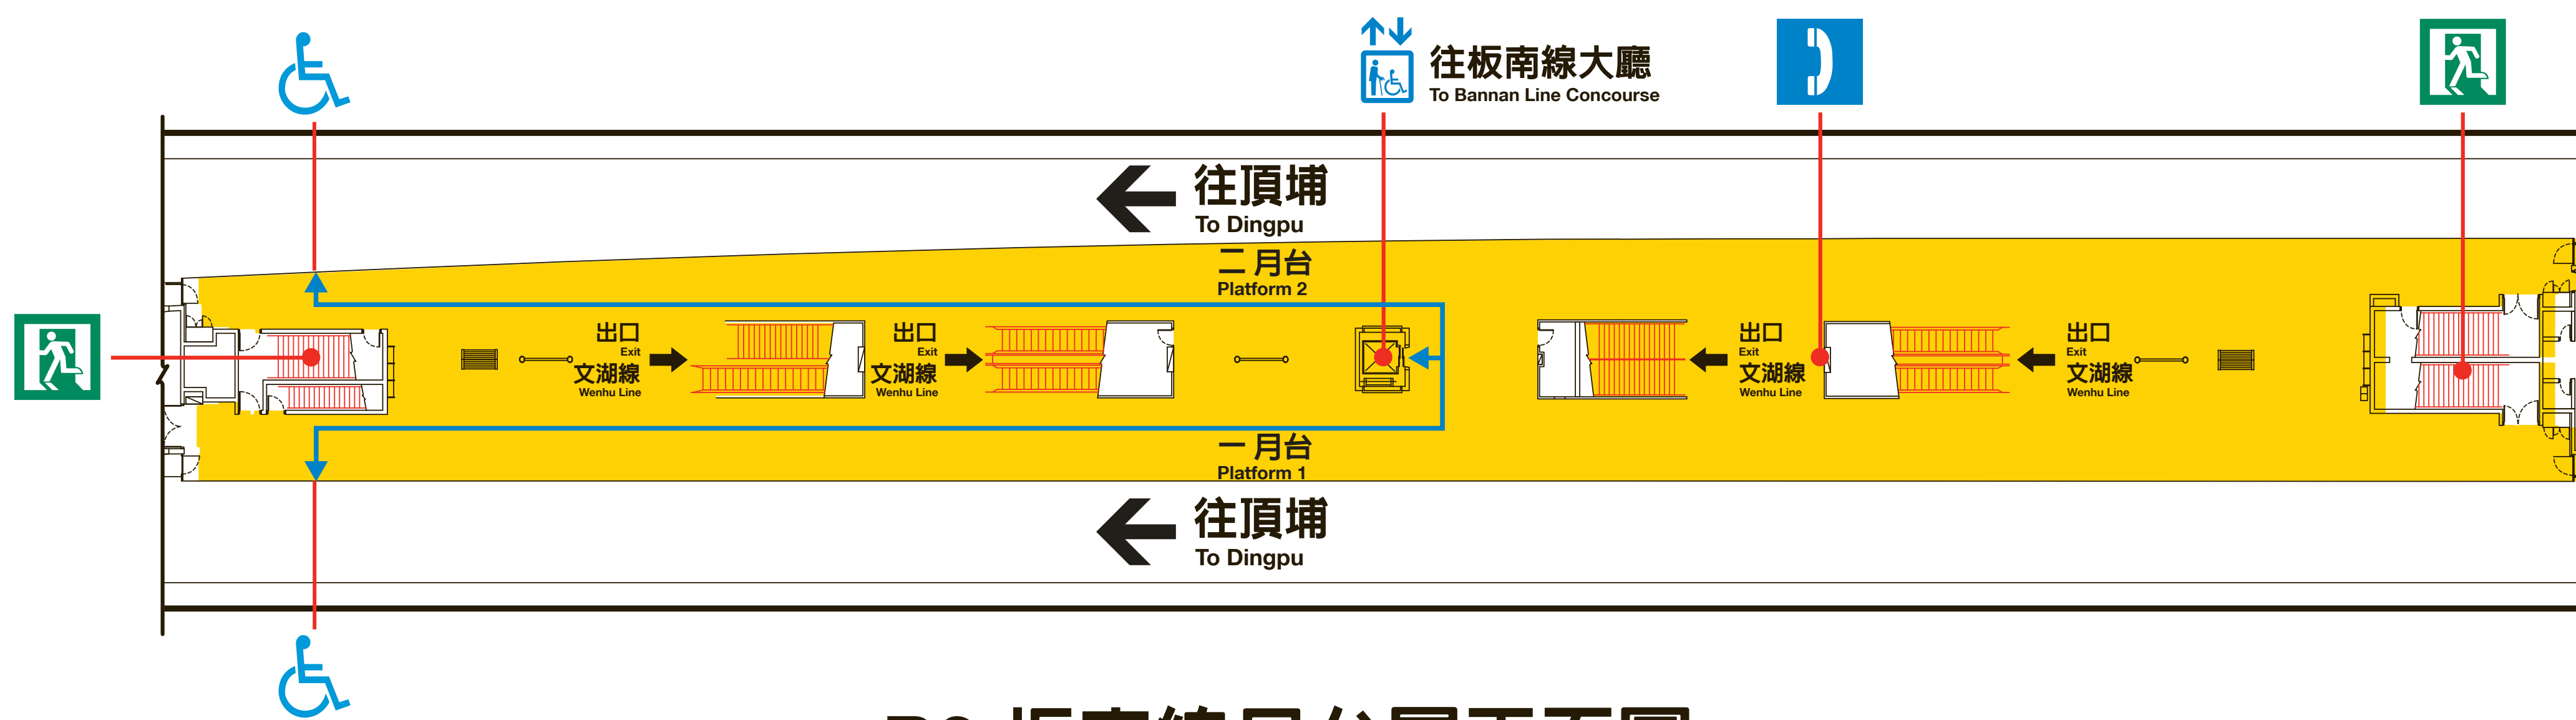

南港展覽館站資訊圖

Taipei Nangang Exhibition Center Station Information Map

BL23/BR24-SW(19.03)

3F文湖線月台層平面圖 3F Platform Level, Wenhua Line

1F文湖線大廳層平面圖 1F Concourse Level, Wenhua Line

南港展覽館1館 Taipei Nangang Exhibition Center Hall 1

B1轉乘通道層平面圖 B1 Transfer Passage Level

BL
23

BR
24

南港展覽館站資訊圖

Taipei Nangang Exhibition Center Station Information Map

BL23/BR24-SW(19.03)

研究院路一段 出口5
Academia Rd. Sec. 1 EXIT 5

出口6 南港路一段
EXIT 6 Nangang Rd. Sec. 1

B1 轉乘通道層平面圖 B1 Transfer Passage Level

出口7 誠正國中
EXIT 7 Chengzheng Junior High School

B2 板南線大廳層平面圖 B2 Concourse Level, Bannan Line

B3 板南線月台層平面圖 B3 Platform Level, Bannan Line